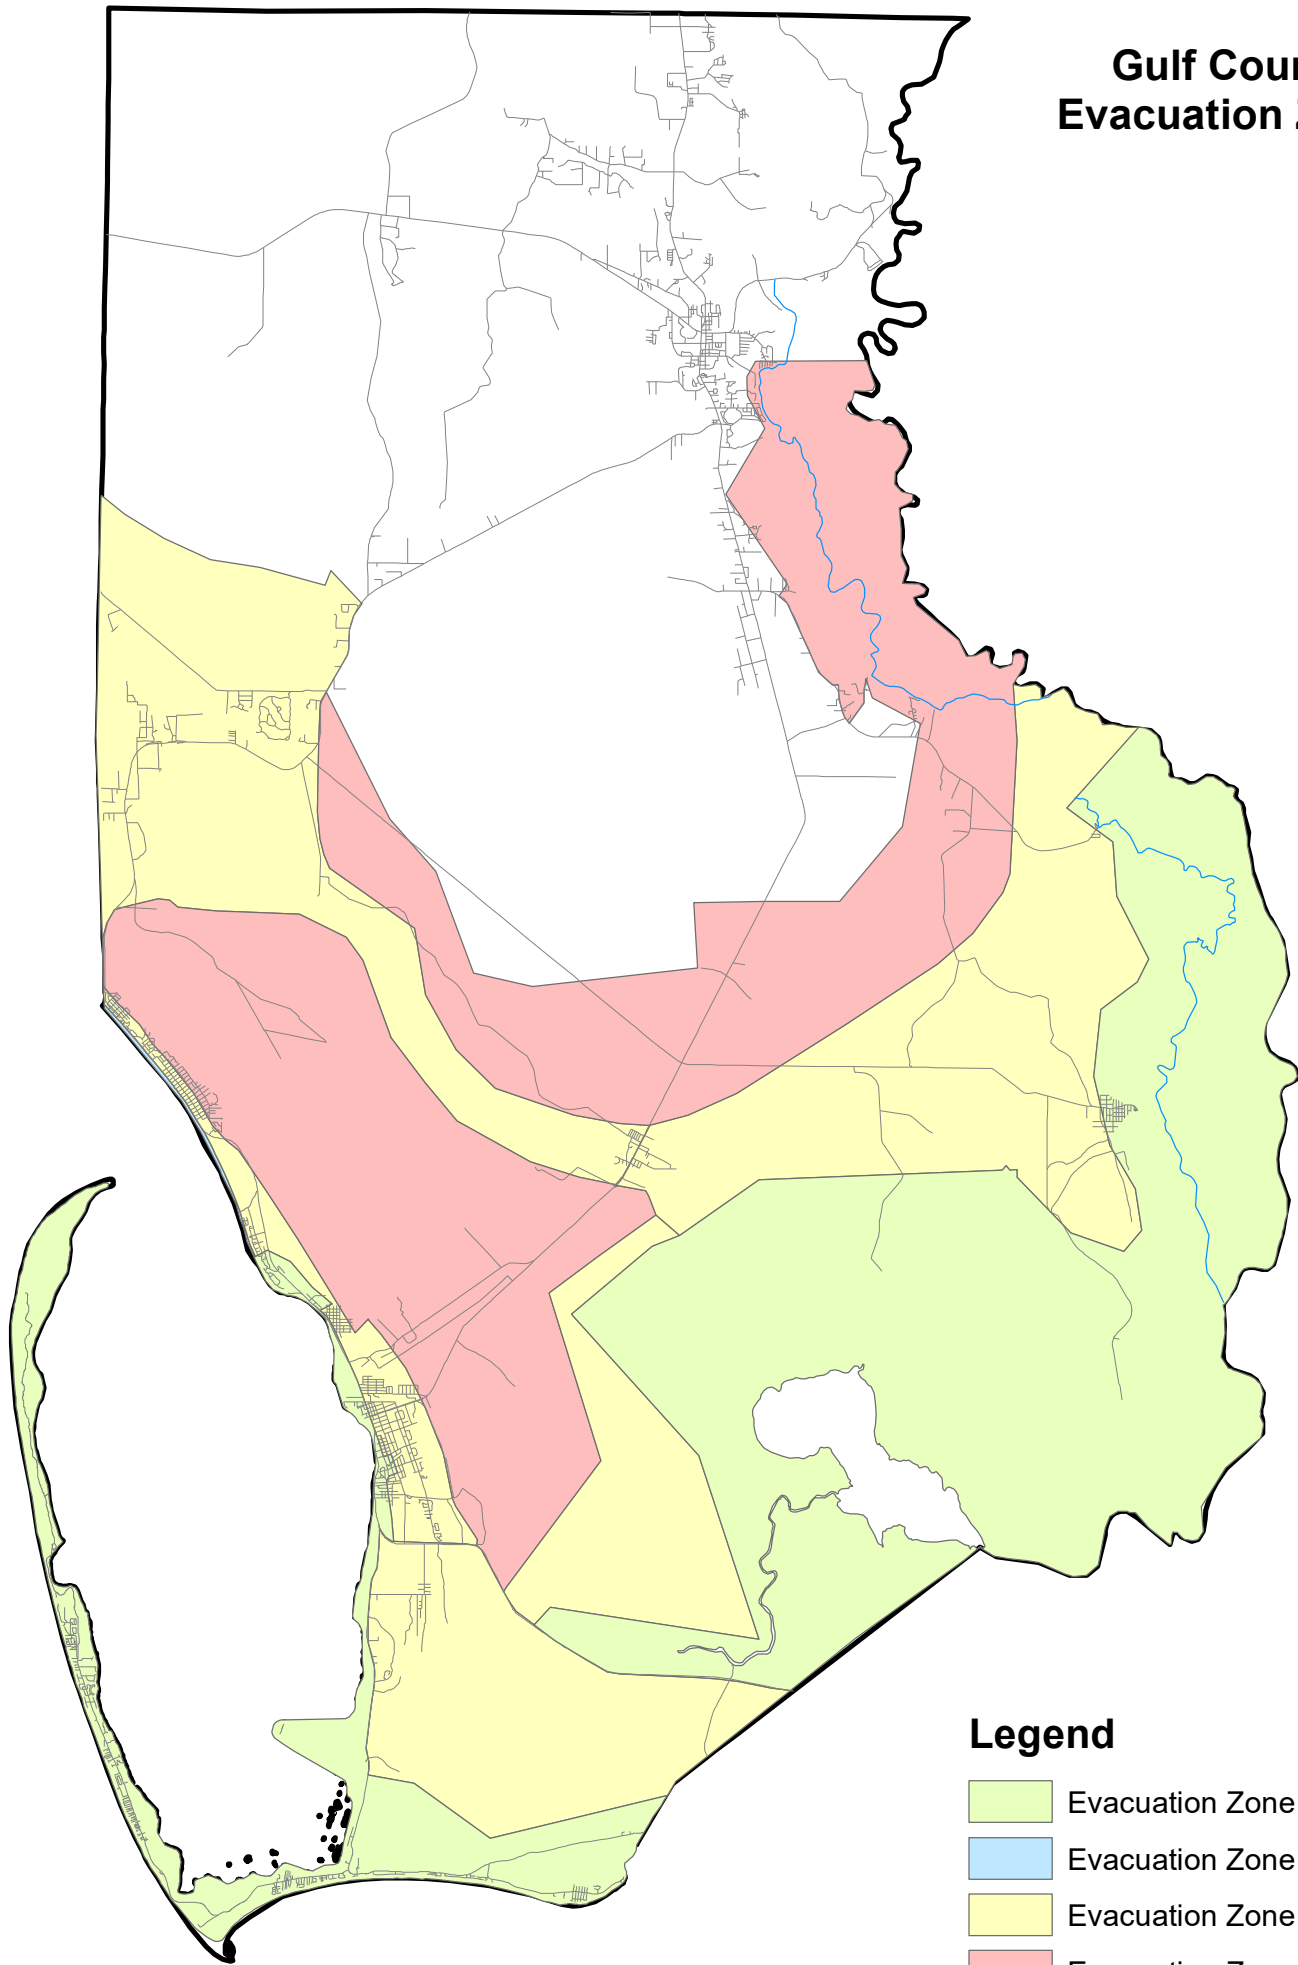

Gulf County Evacuation Zones

Legend

- Evacuation Zone A, TS-Cat. 1
- Evacuation Zone A, Cat. 2-3
- Evacuation Zone B, Cat. 2-3
- Evacuation Zone C, Cat. 4-5