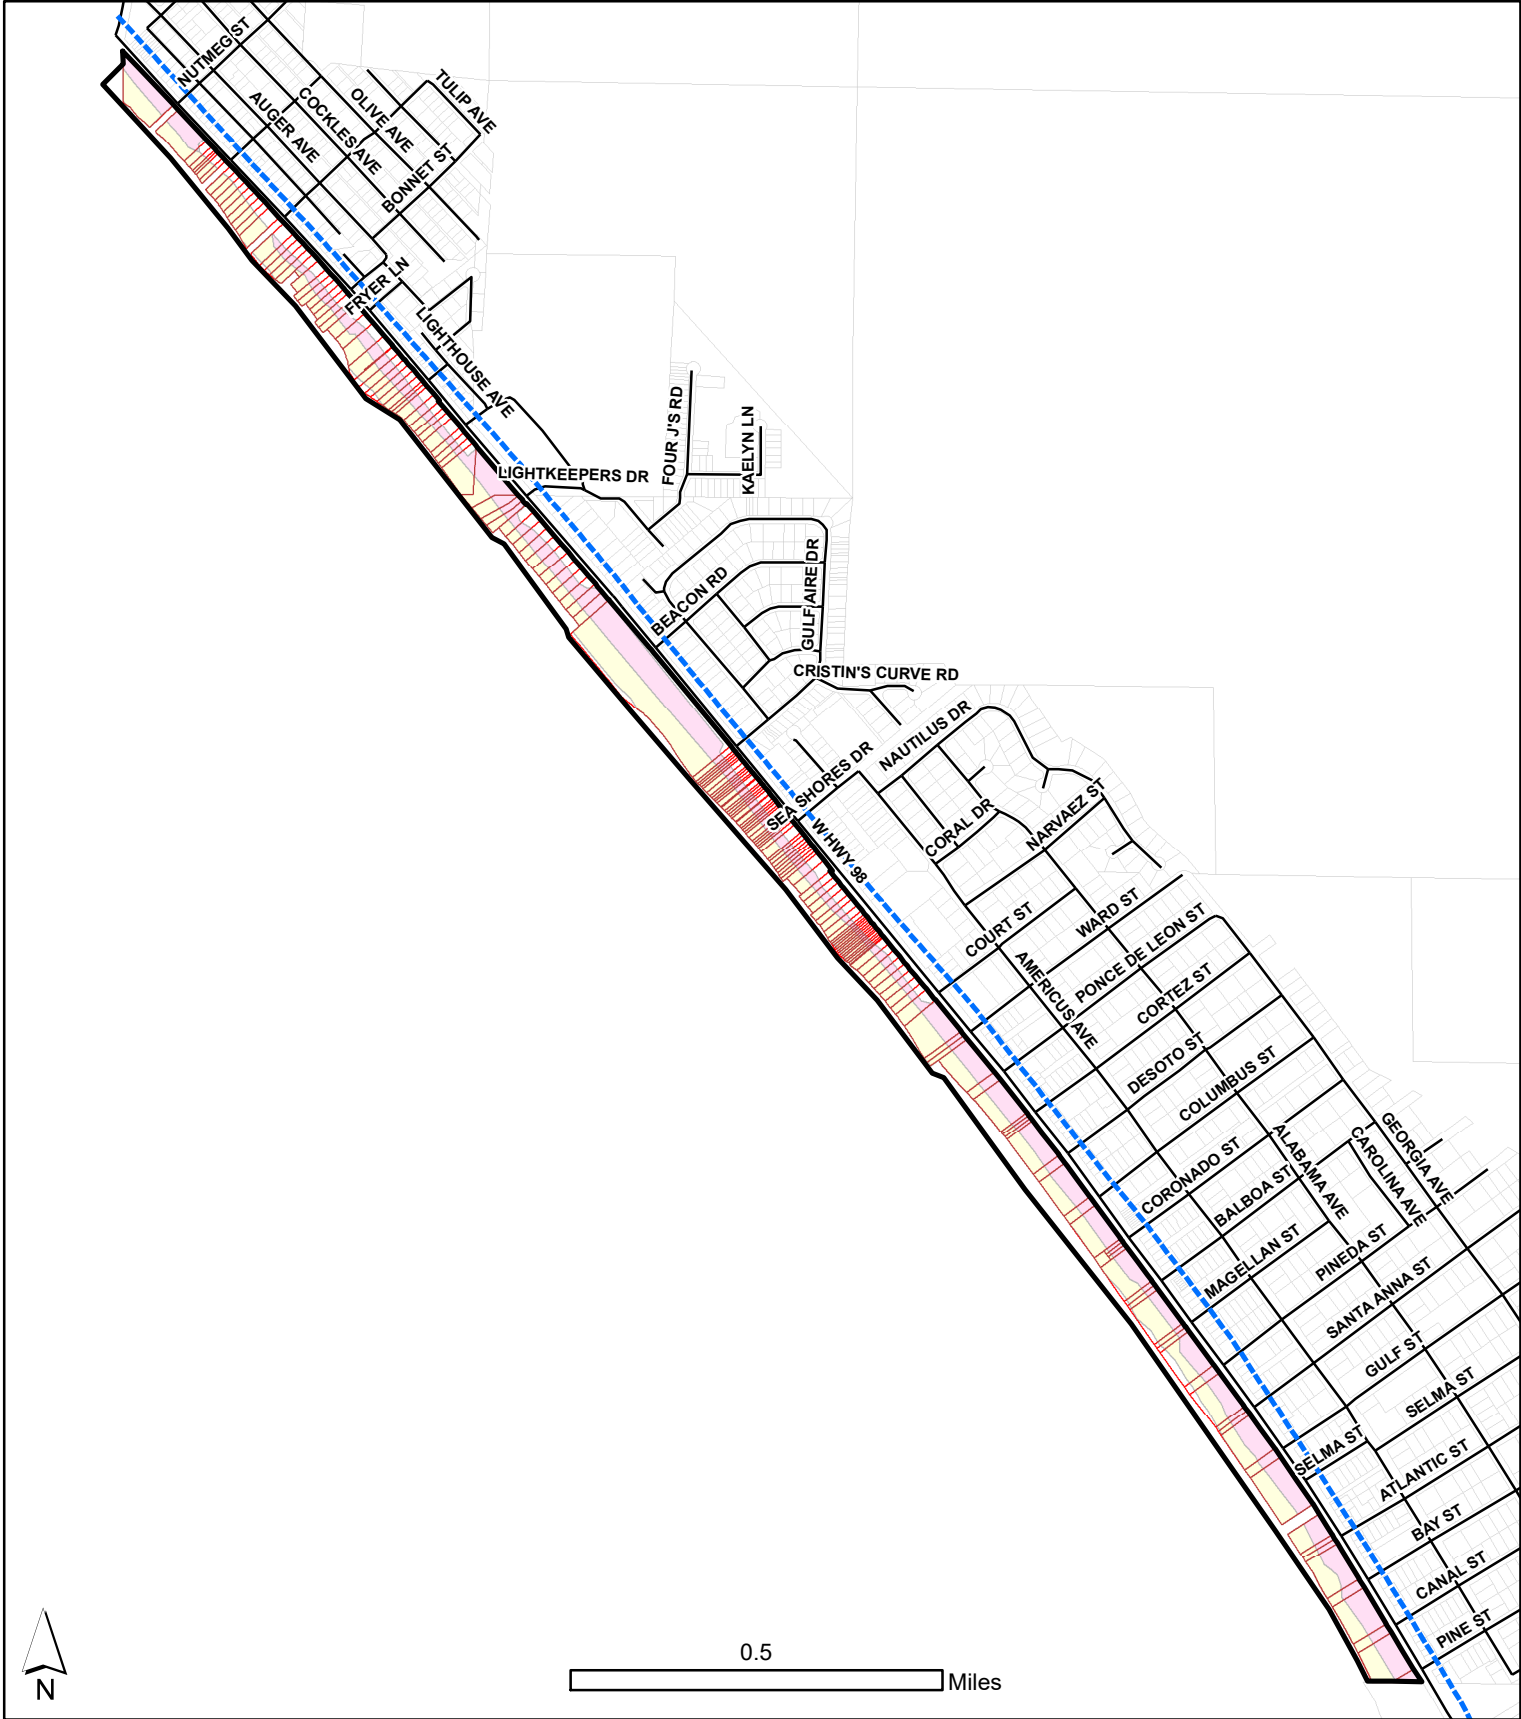

Habitat Conservation Plan - Beacon Hill

- - - CCCL
- Street
- Parcel
- Parcel in HCP
- HCP Boundary

- HCP Land Cover**
- Sand Beach (Dry)
 - Beach Dune
 - Coastal Scrub