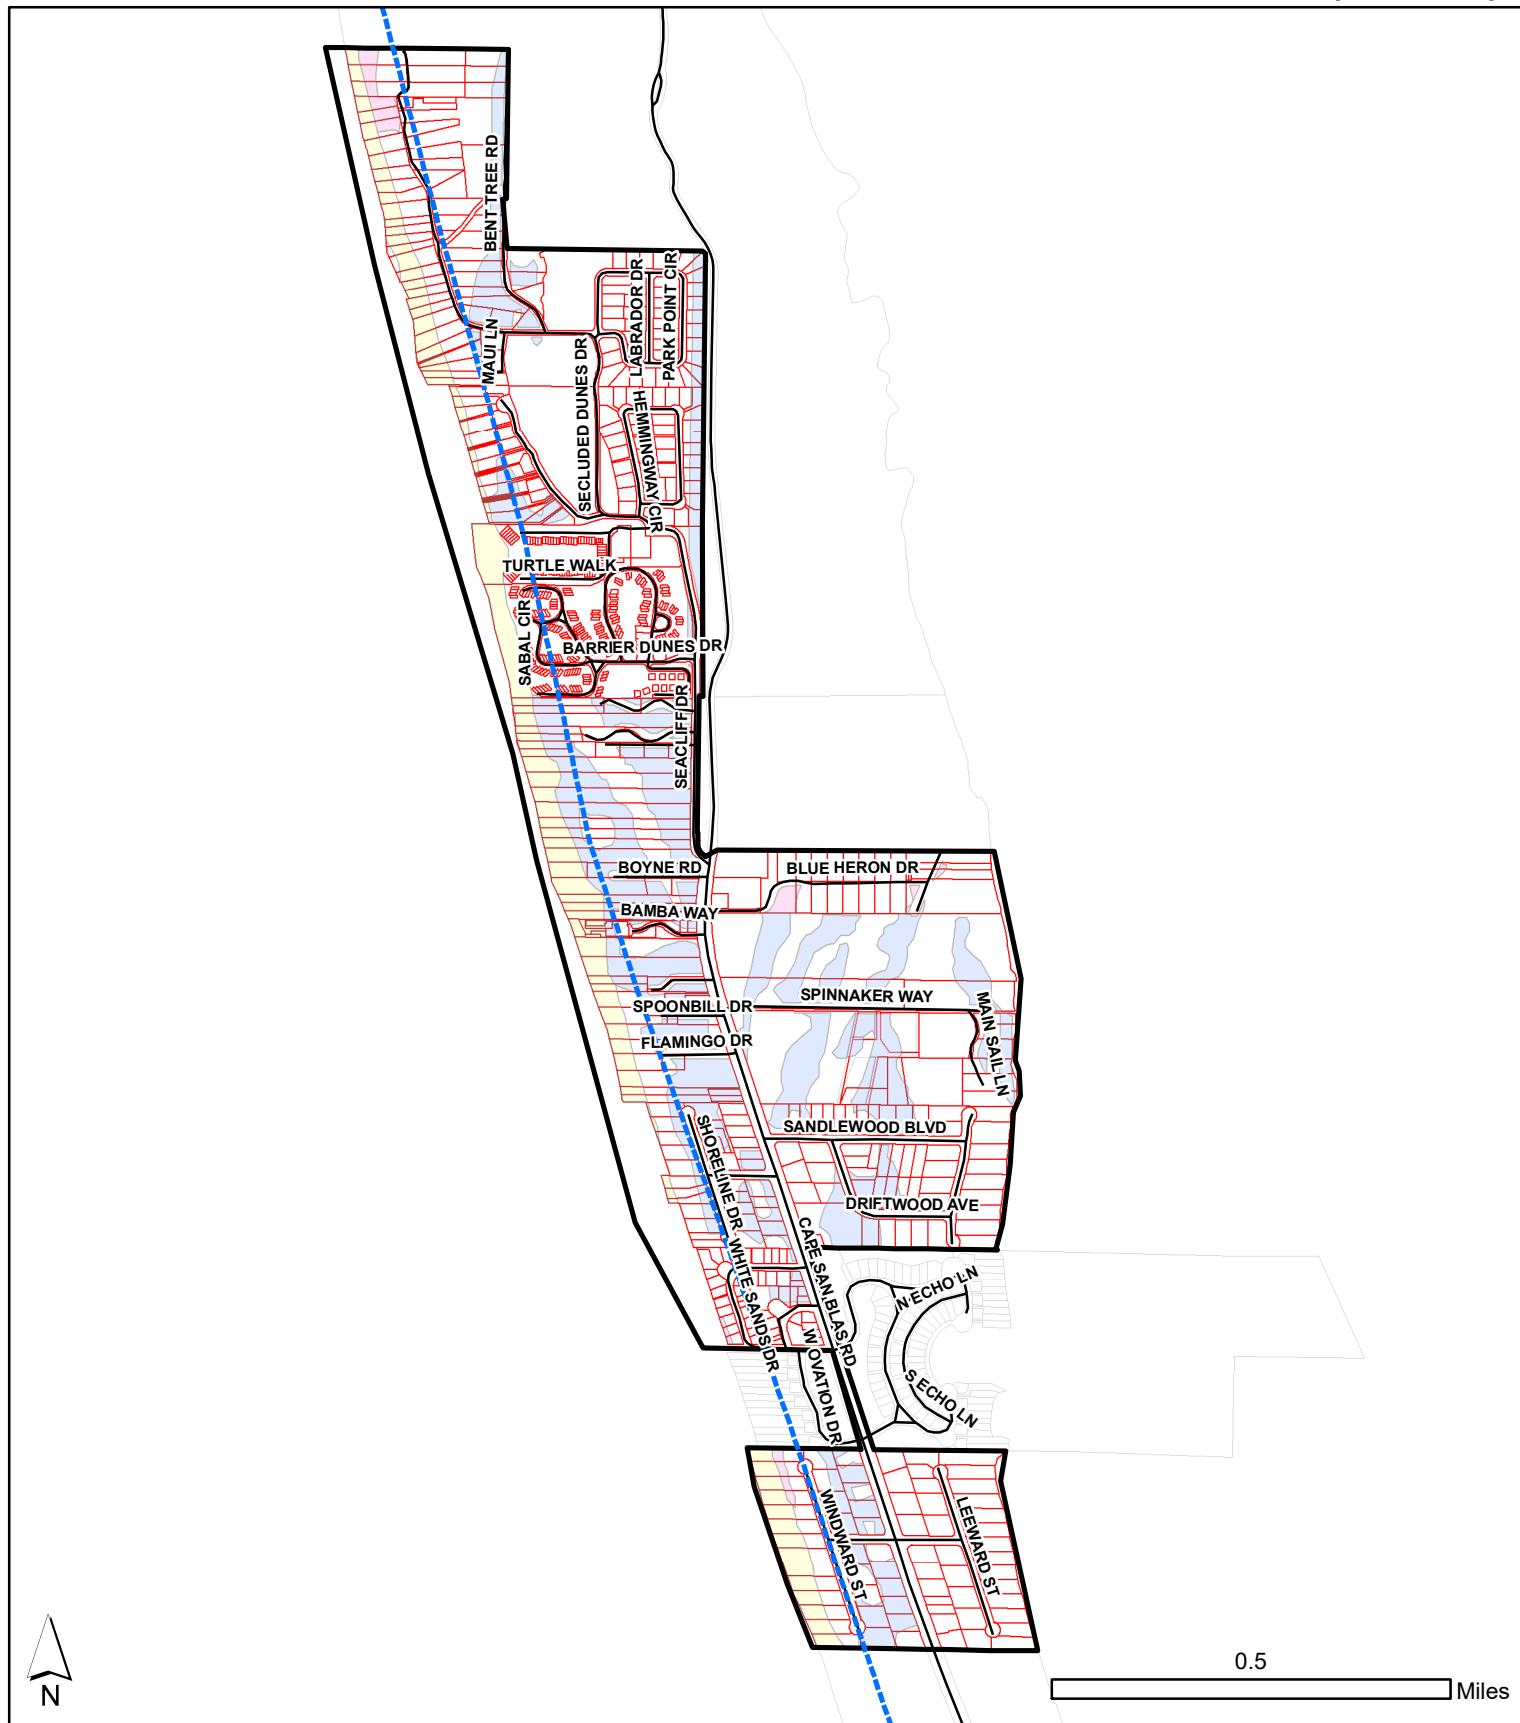

Habitat Conservation Plan - St Joseph Peninsula (North)

- - - CCCL
 - Street
 - Parcel
 - Parcel in HCP
 - HCP Boundary
- HCP Land Cover**
- Sand Beach (Dry)
 - Beach Dune
 - Coastal Scrub