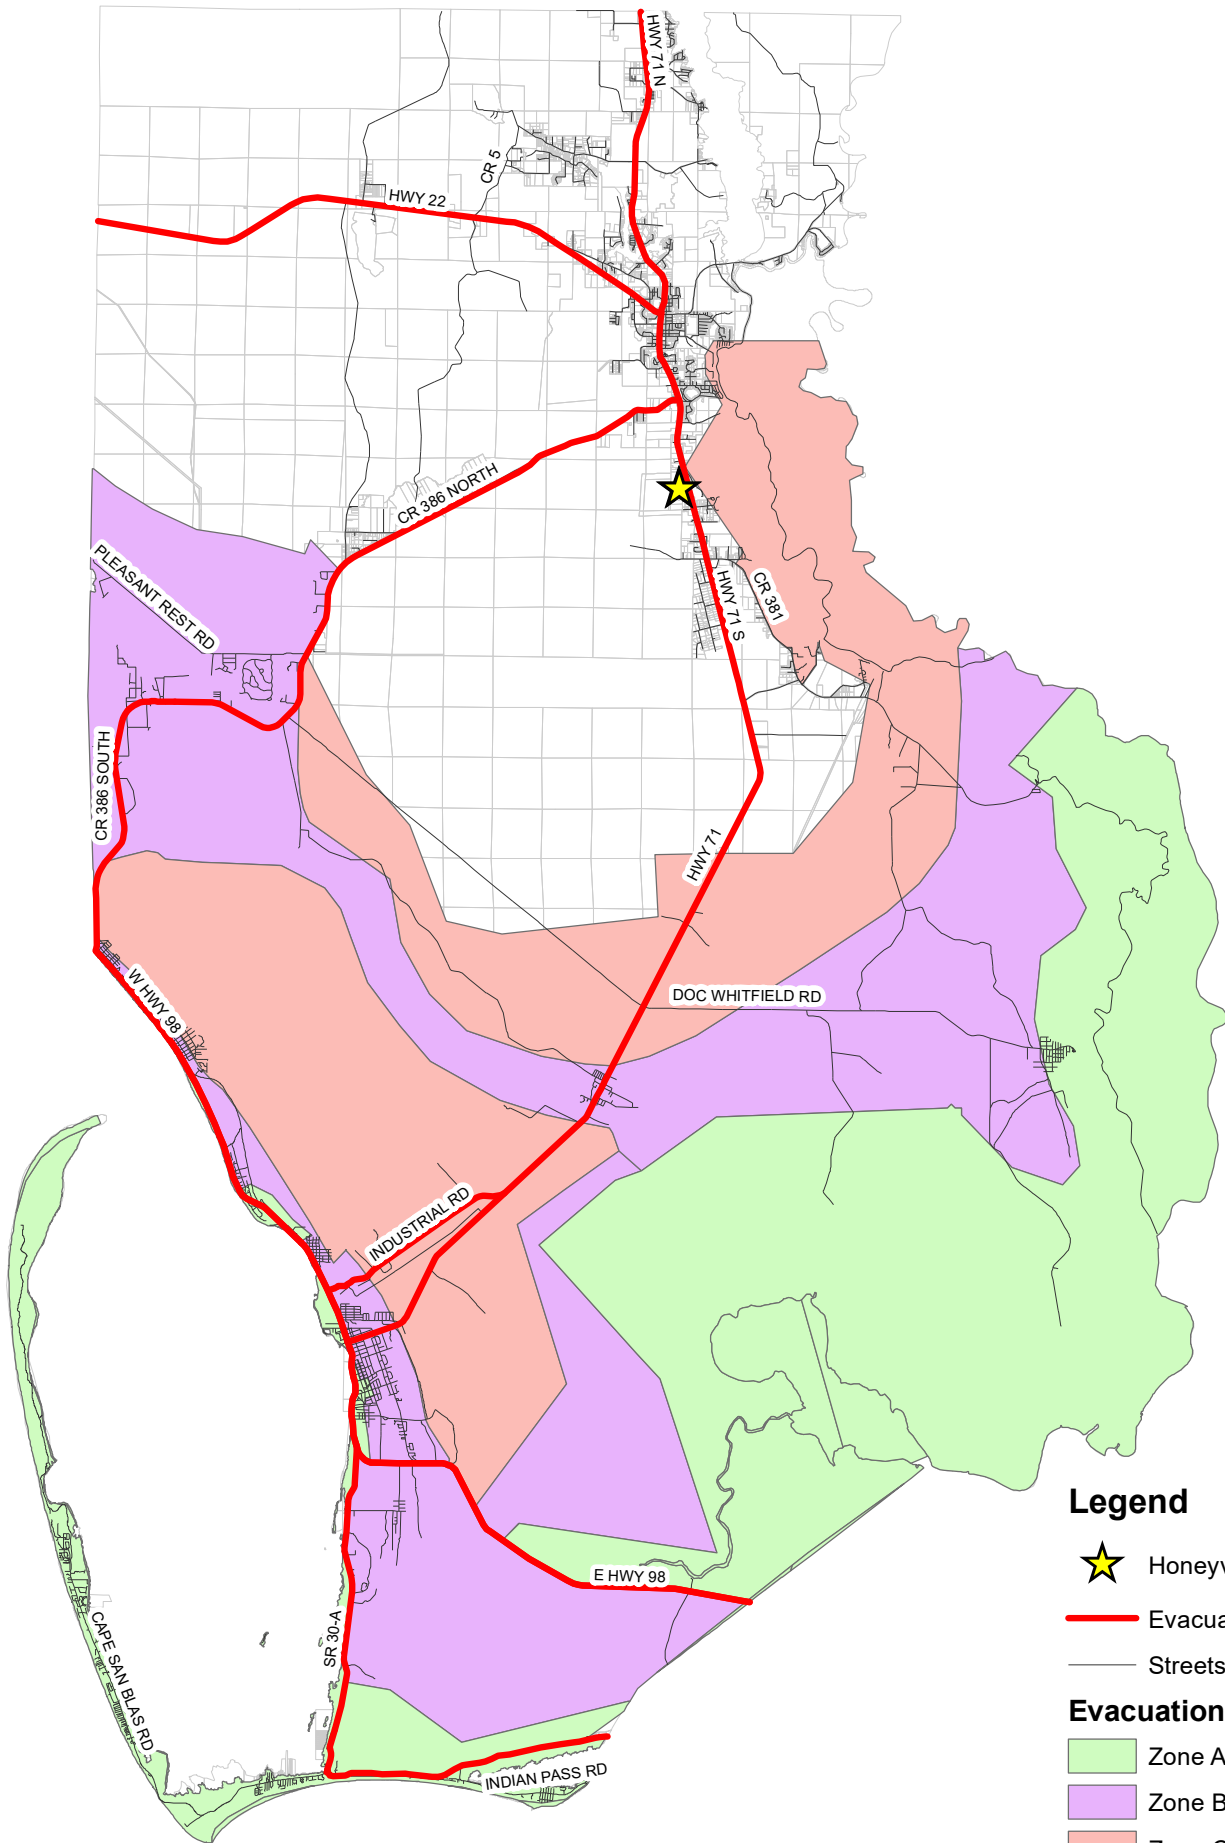

# Gulf County, FL - Evacuation Routes / Zones / Shelter

## Legend

★ Honeyville Shelter

— Evacuation Route

— Streets

## Evacuation Zone

Zone A

Zone B

Zone C

Parcel

5

Miles